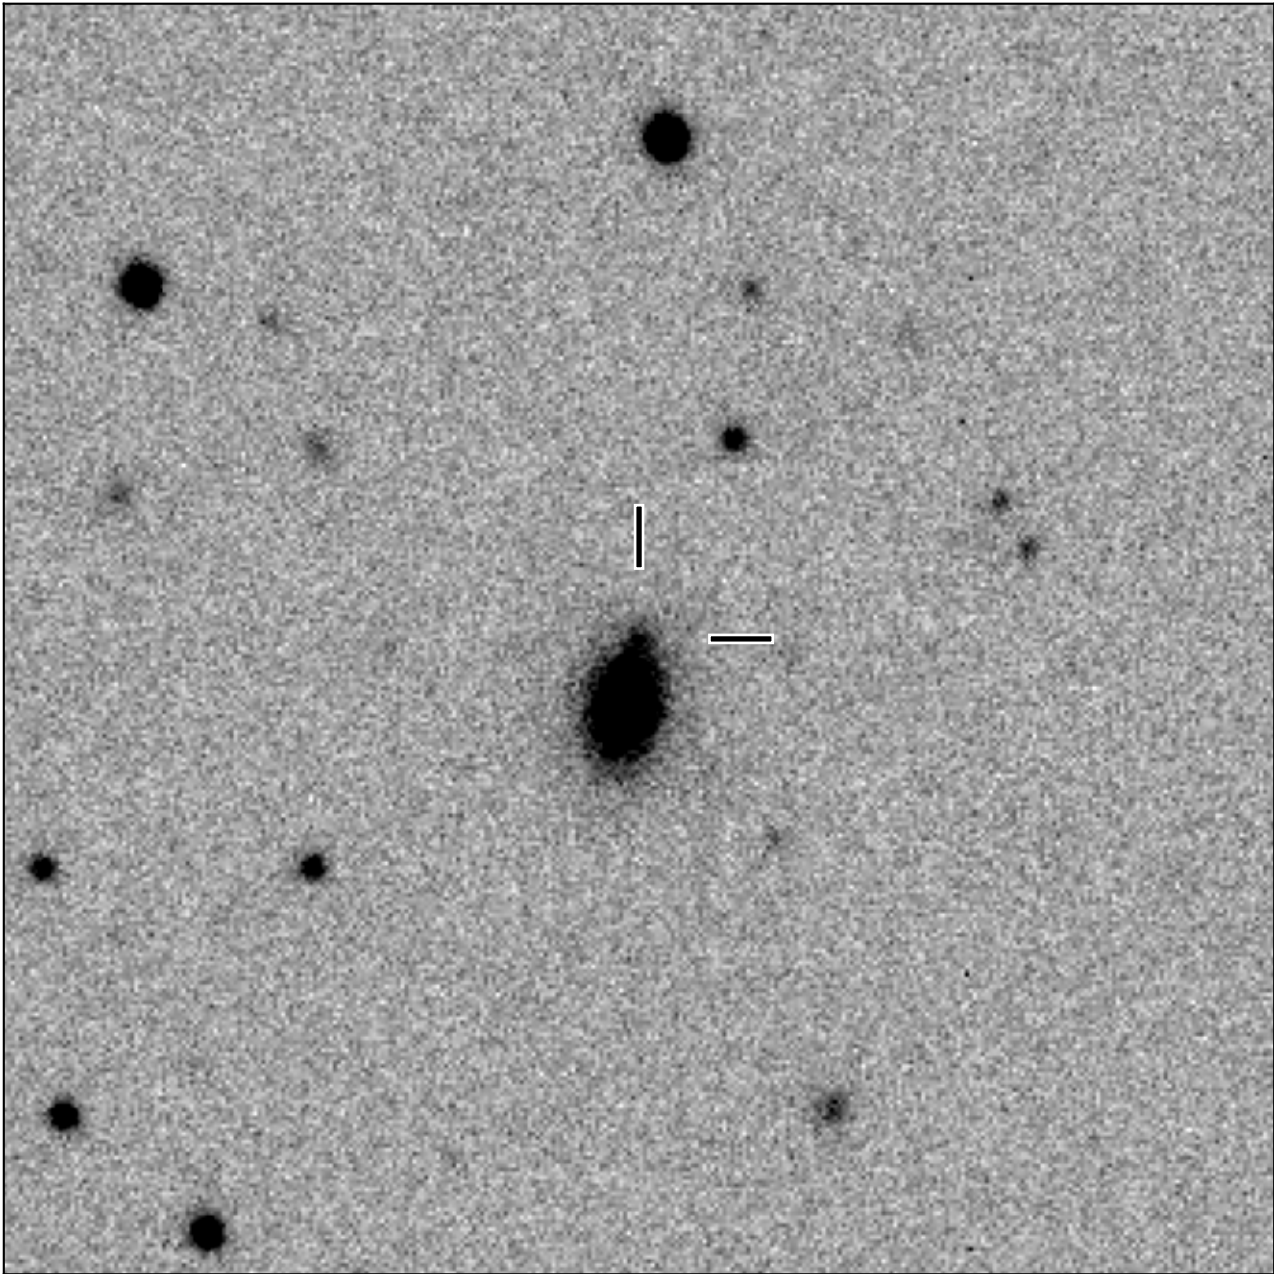

# BlackGEM-4 finding chart for BGEM J015755.71+132138.8

North

East

1'

Target: BGEM J015755.71+132138.8  
RA (ICRS): 1:57:55.71 (29.4821 deg)  
DEC (ICRS): 13:21:38.82 (13.3608 deg)  
Image: BG4\_20241104\_050859\_red  
Filter: q  
Limiting magnitude: 20.71 ( $5\sigma$ )  
Finding chart size: 3.0x3.0 arcmin