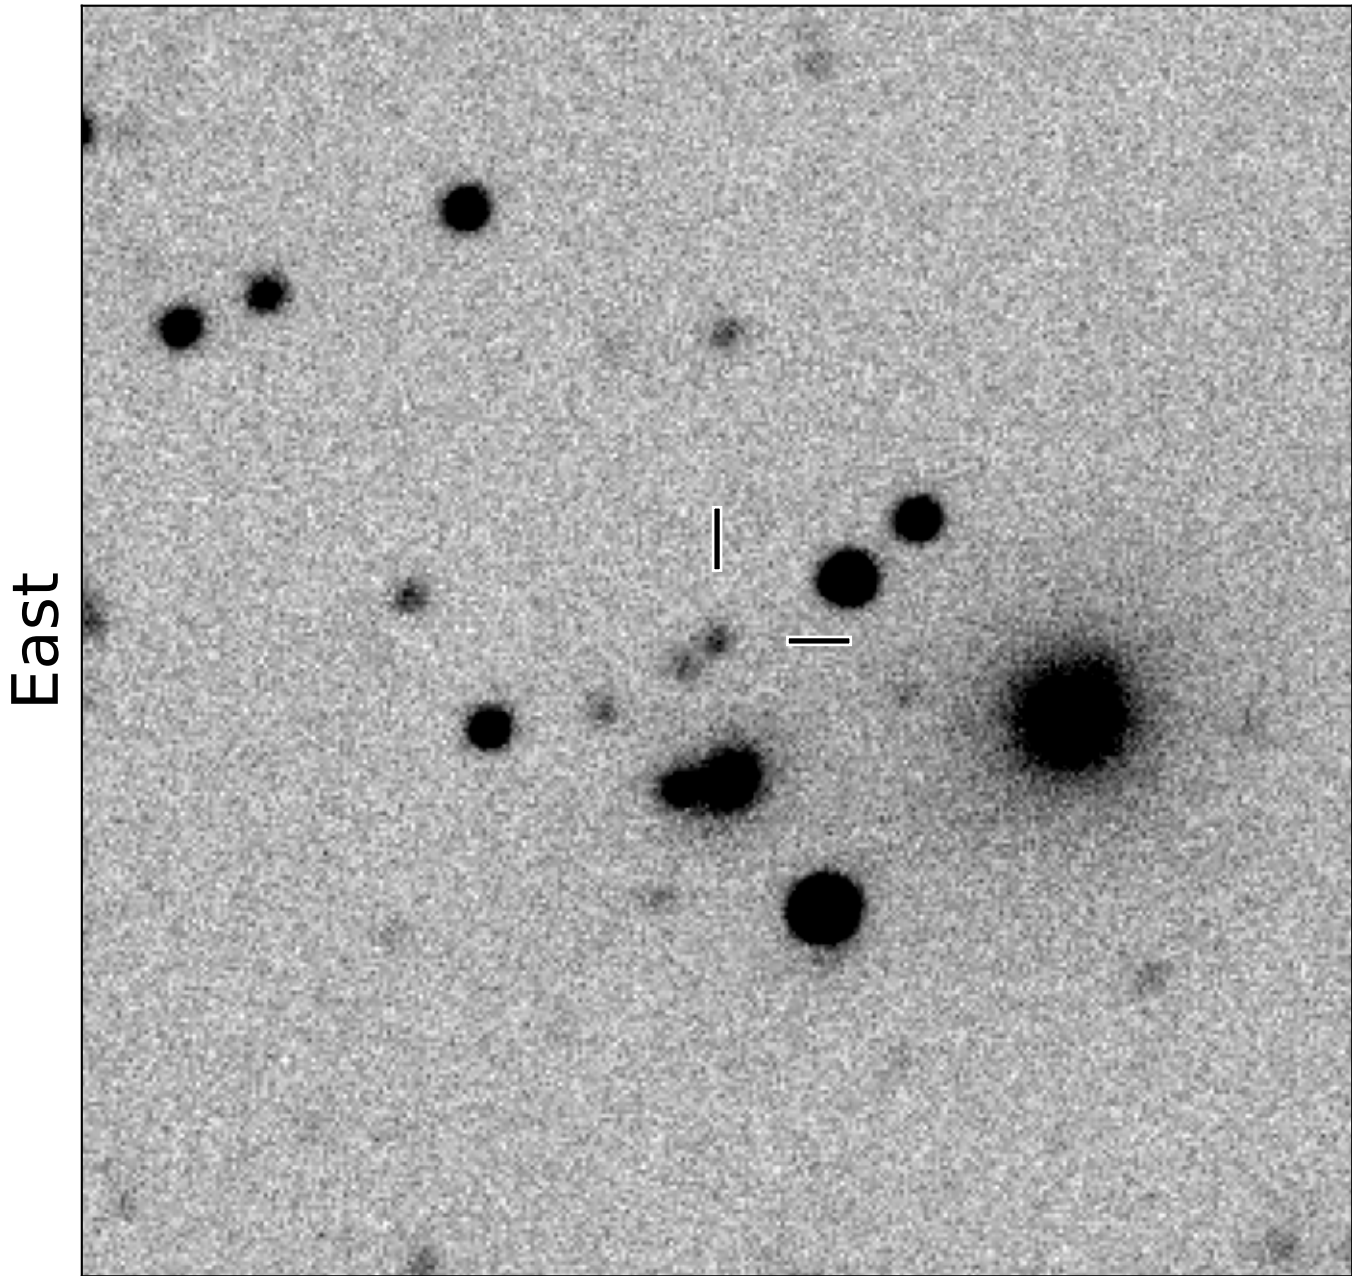

BlackGEM-4 finding chart for BGEM J204042.84-202608.3

North

1'

Target: BGEM J204042.84-202608.3
RA (ICRS): 20:40:42.85 (310.1785 deg)
DEC (ICRS): -20:26:08.34 (-20.4357 deg)
Image: BG4_20250429_075241_red
Filter: q
Limiting magnitude: 20.22 (5σ)
Finding chart size: 3.0x3.0 arcmin