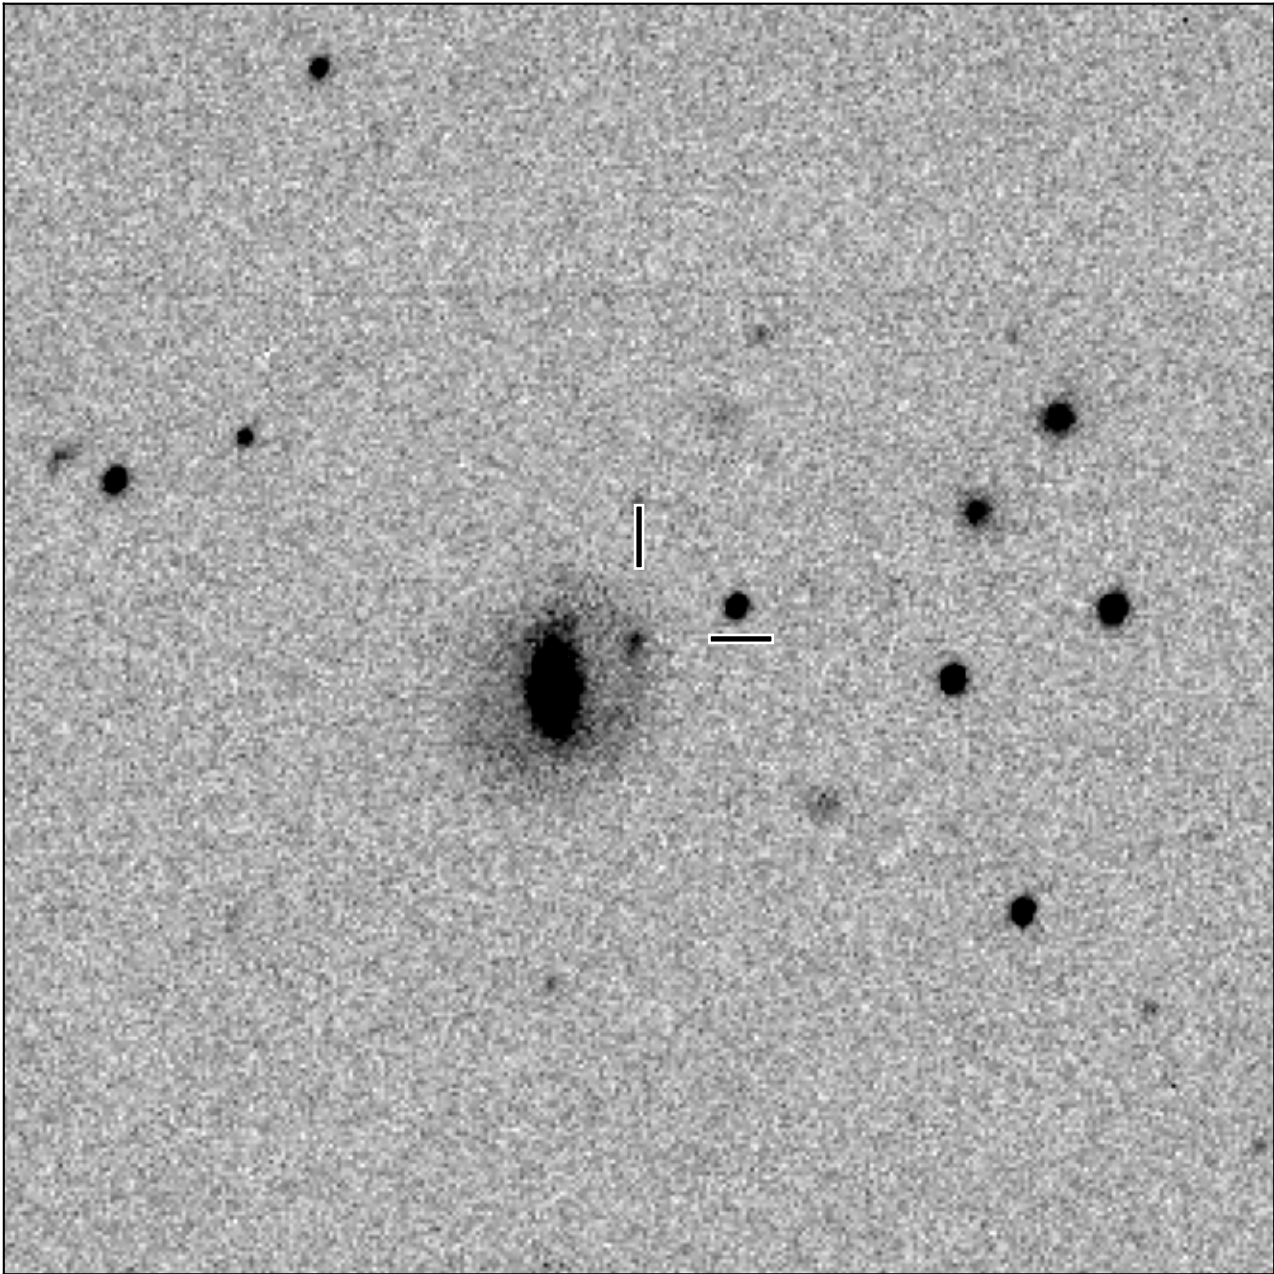

# BlackGEM-4 finding chart for BGEM J052817.48-355912.1

North

East

1'

Target: BGEM J052817.48-355912.1  
RA (ICRS): 5:28:17.48 (82.0728 deg)  
DEC (ICRS): -35:59:12.13 (-35.9867 deg)  
Image: BG4\_20250120\_033210\_red  
Filter: q  
Limiting magnitude: 21.20 ( $5\sigma$ )  
Finding chart size: 3.0x3.0 arcmin