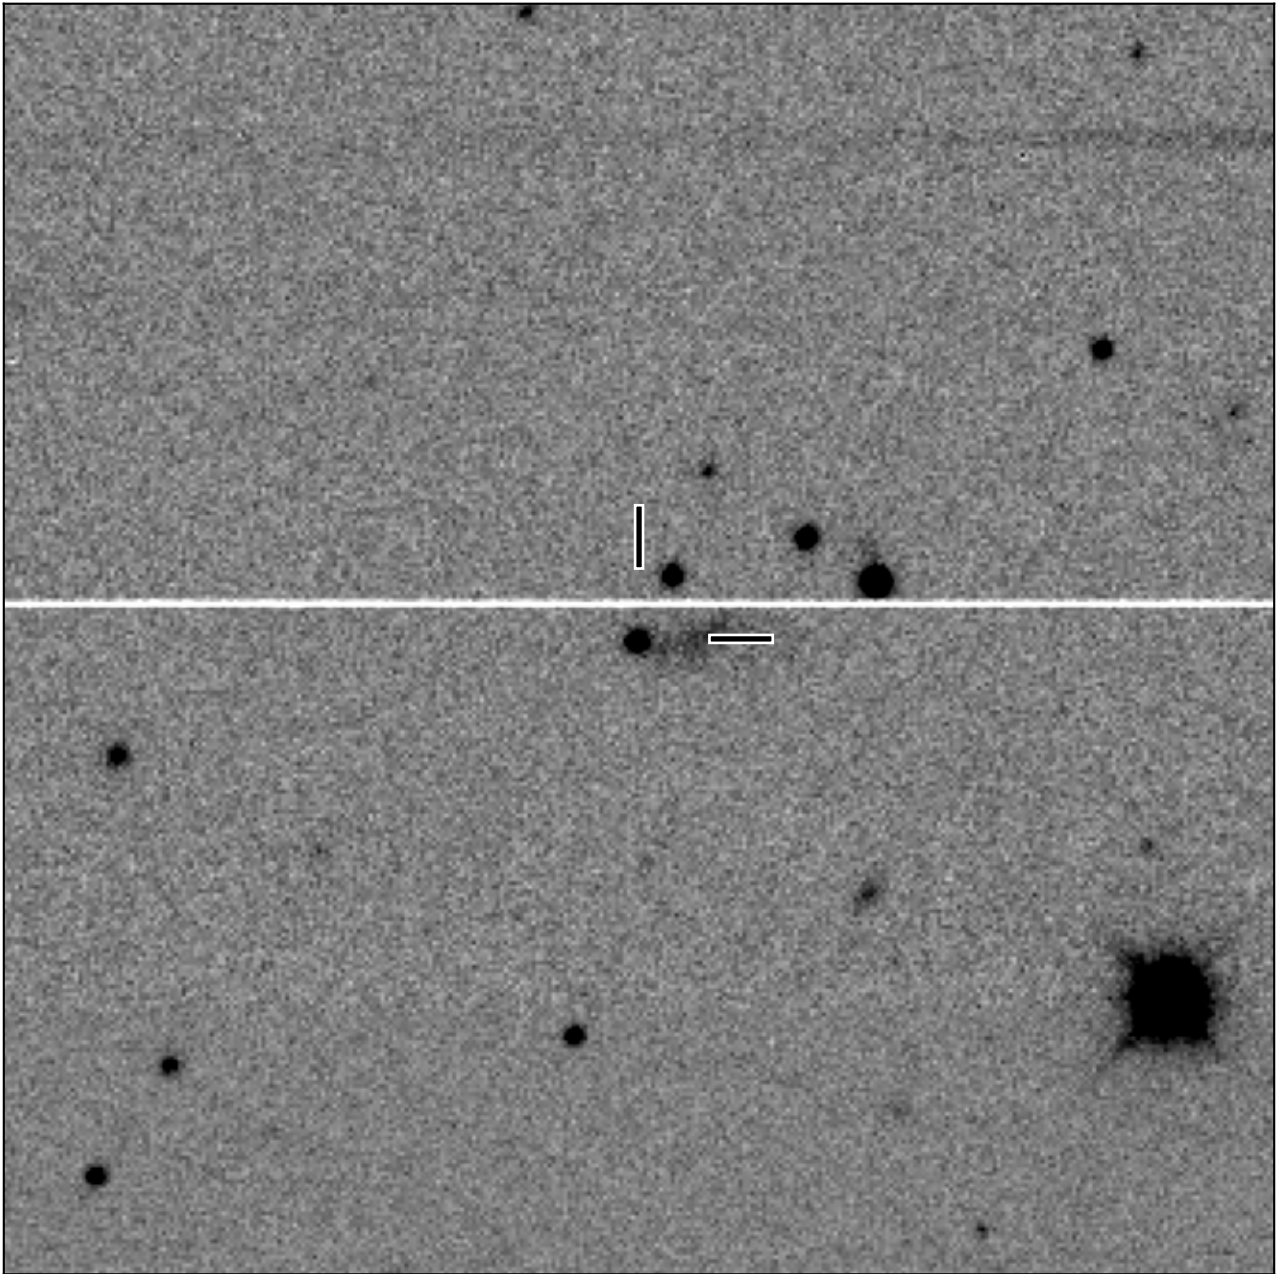

# BlackGEM-4 finding chart for BGEM J210030.36-385109.2

North

East

1'

Target: BGEM J210030.36-385109.2  
RA (ICRS): 21:00:30.36 (315.1265 deg)  
DEC (ICRS): -38:51:09.24 (-38.8526 deg)  
Image: BG4\_20240420\_092051\_red  
Filter: q  
Limiting magnitude: 21.03 ( $5\sigma$ )  
Finding chart size: 3.0x3.0 arcmin