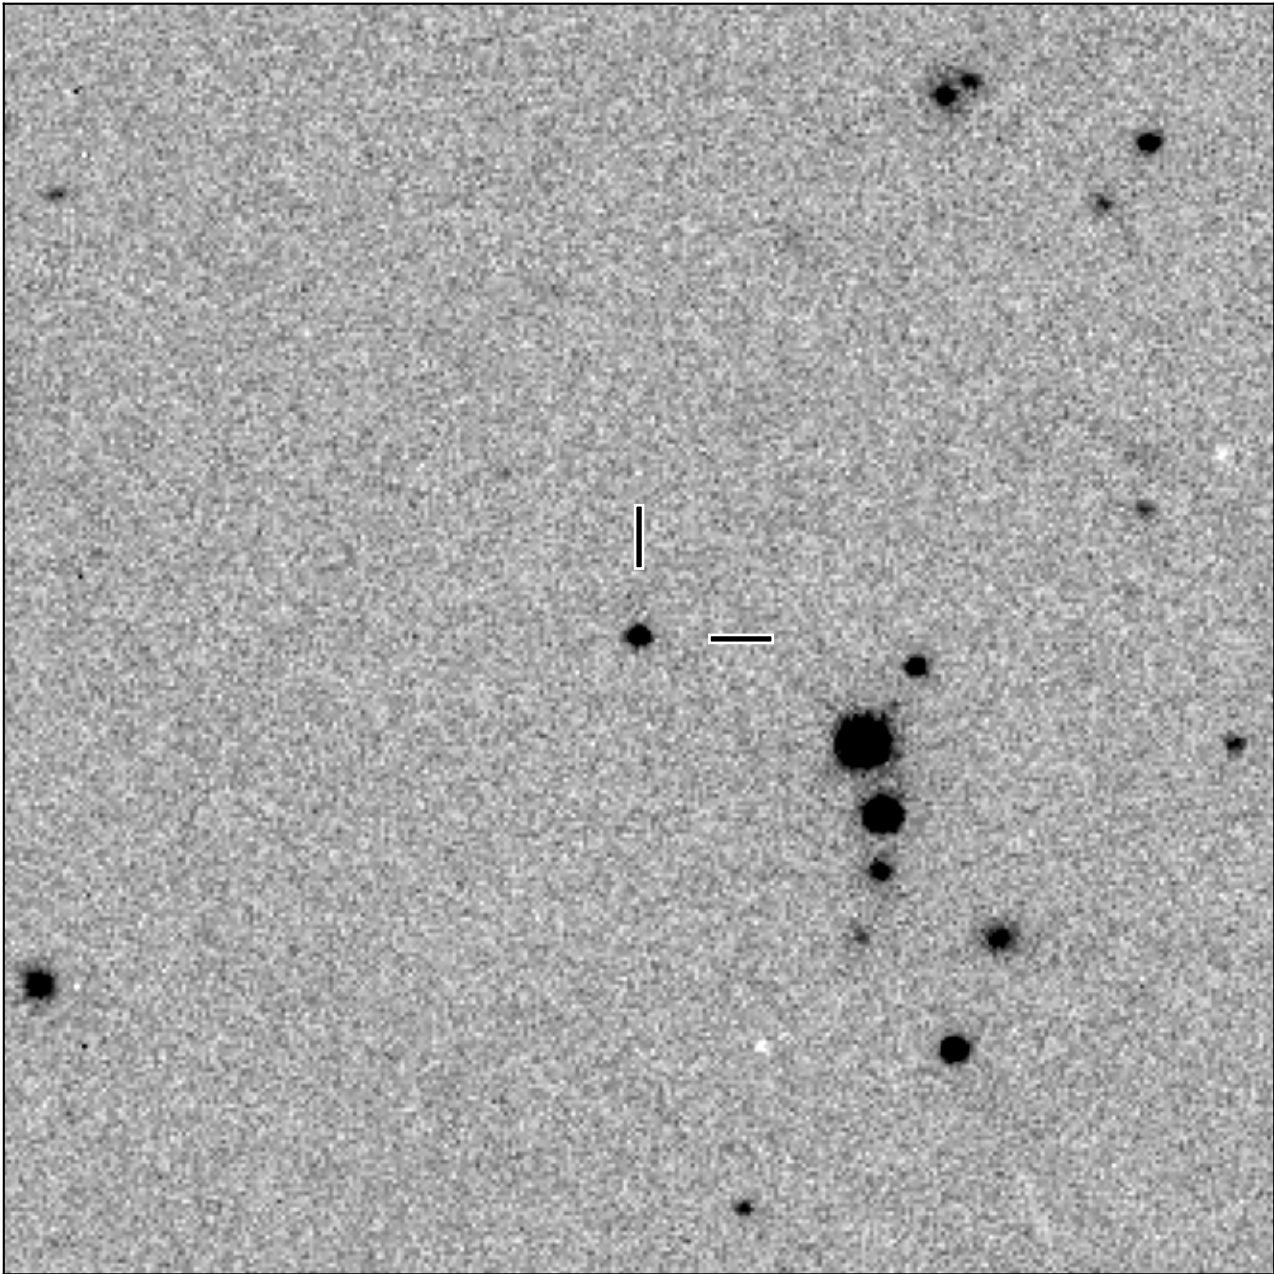

BlackGEM-2 finding chart for BGEM J151009.21+064505.6

North

East

1'

Target: BGEM J151009.21+064505.6
RA (ICRS): 15:10:09.22 (227.5384 deg)
DEC (ICRS): 6:45:05.68 (6.7516 deg)
Image: BG2_20240701_030202_red
Filter: q
Limiting magnitude: 21.34 (5σ)
Finding chart size: 3.0x3.0 arcmin