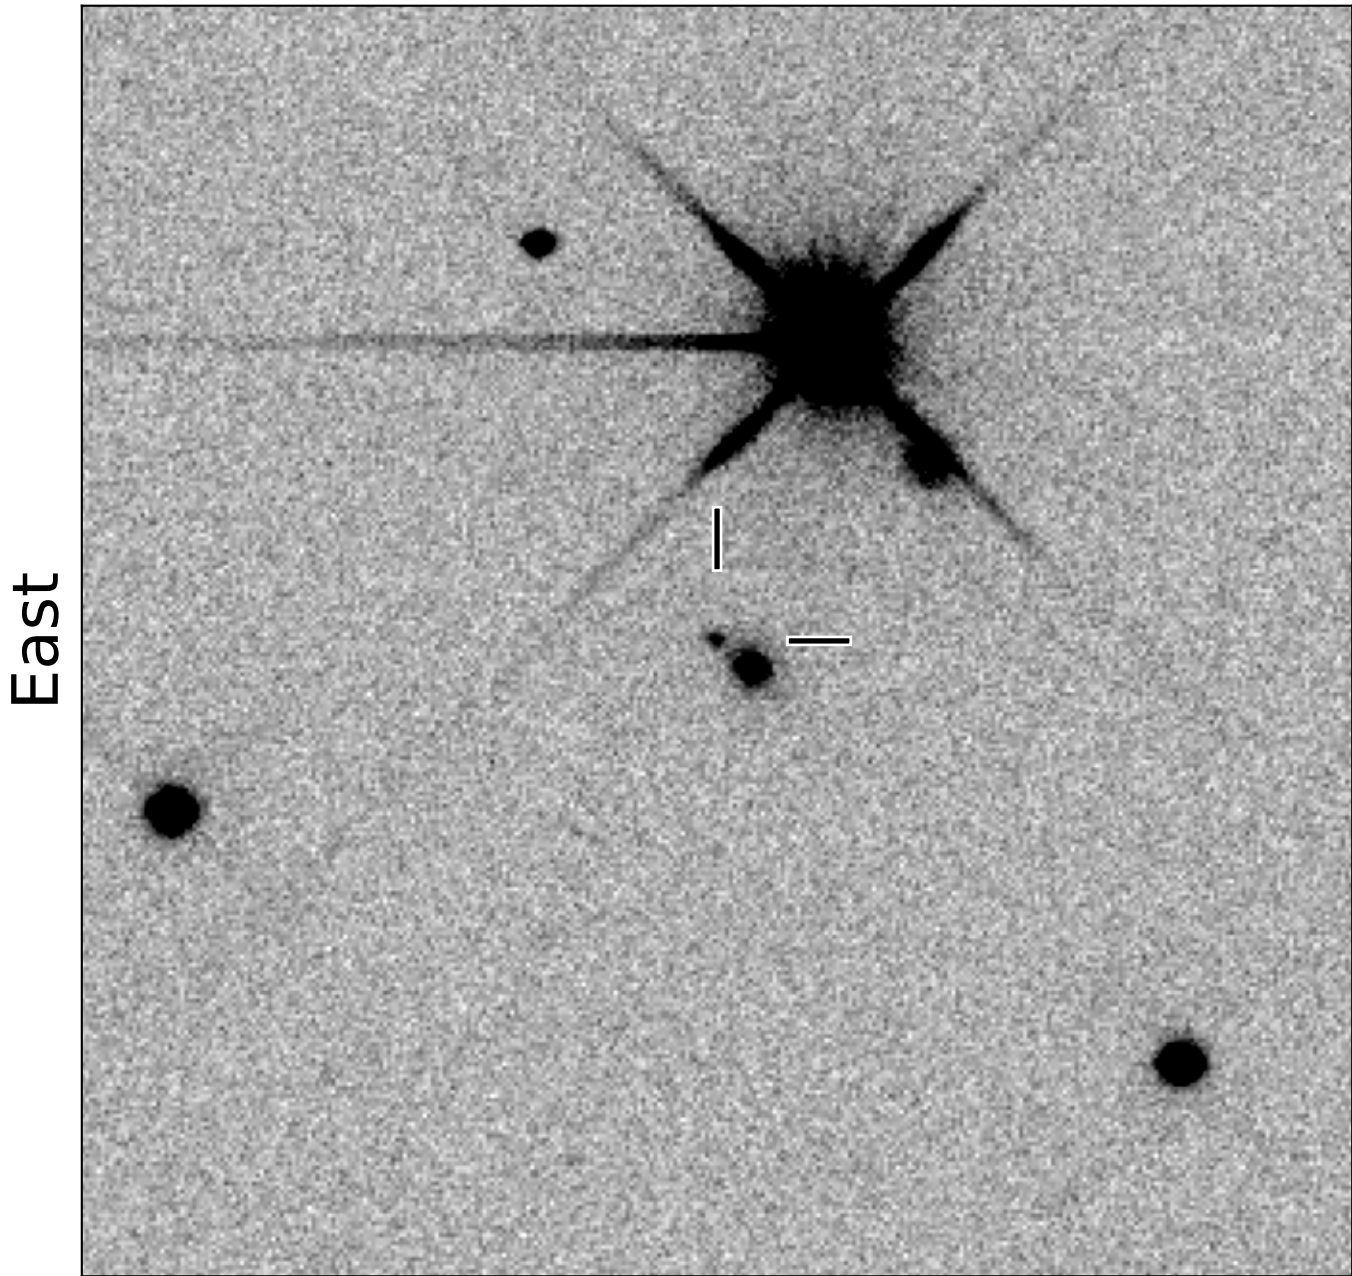

BlackGEM-4 finding chart for BGEM J030205.70-001438.5

North

1'

Target: BGEM J030205.70-001438.5
RA (ICRS): 3:02:05.70 (45.5238 deg)
DEC (ICRS): -0:14:38.56 (-0.2440 deg)
Image: BG4_20241029_020529_red
Filter: q
Limiting magnitude: 21.16 (5σ)
Finding chart size: 3.0x3.0 arcmin